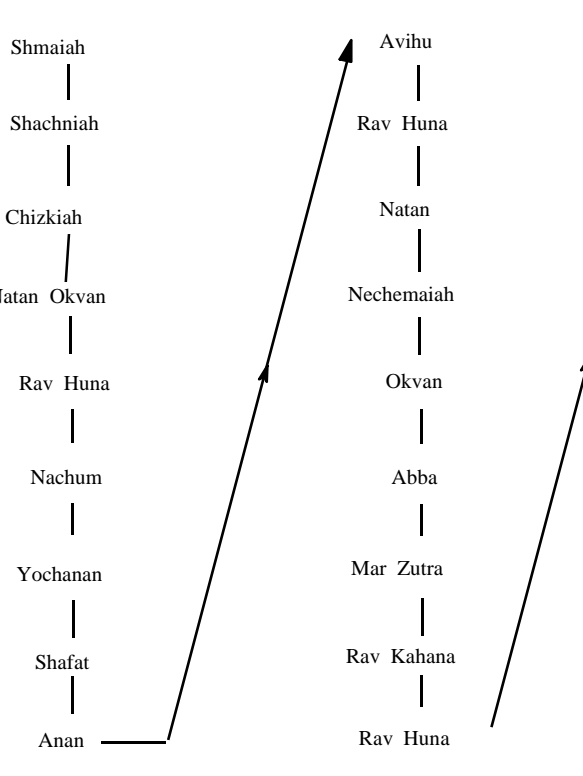

The FRUMKIN / NEVIES / BENDER Family Tree

KINGS OF YEHUDAH

KINGS OF YEHUDAH

Boaz m Ruth

Naama m Shlomo Hamelech

Shlomo Hamelech

700 years