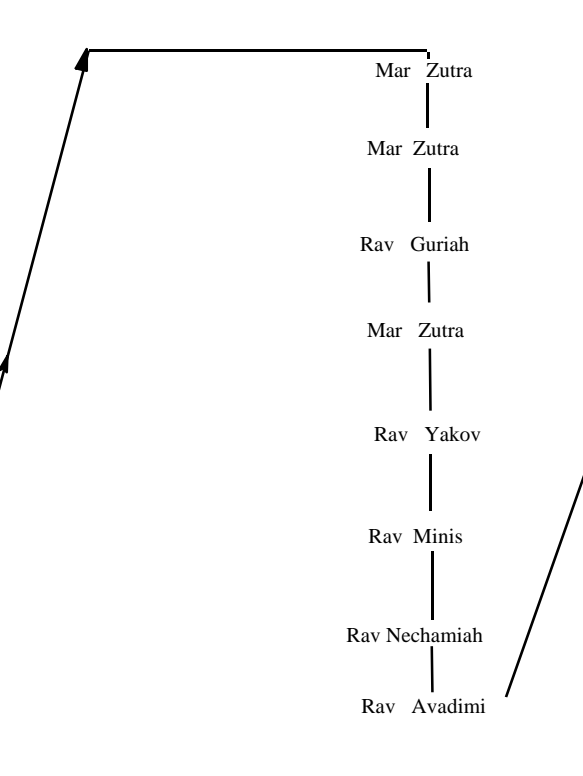

The FRUMKIN / NEVIES / BENDER Family Tree

KINGS OF YEHUDAH

KINGS OF YEHUDAH

Boaz m Ruth

Naama m Shlomo Hamelech

Shlomo Hamelech

700 years