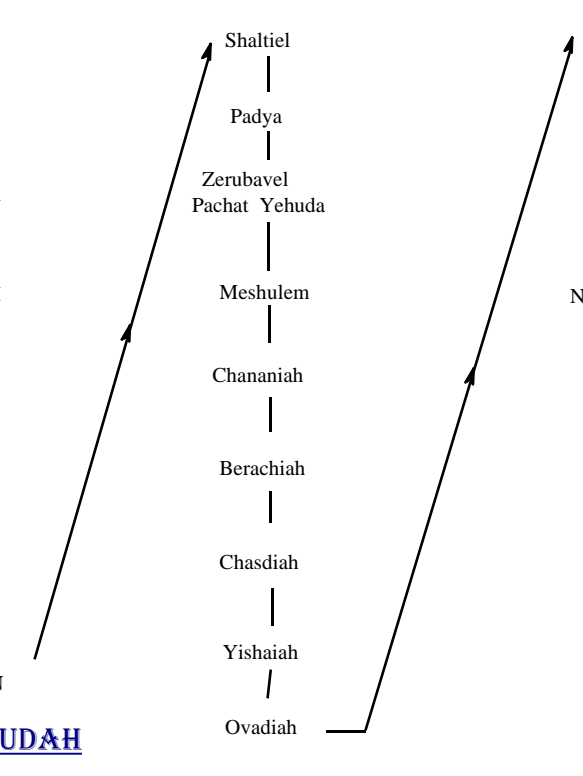

The FRUMKIN / NEVIES / BENDER Family Tree

KINGS OF YEHUDAH

KINGS OF YEHUDAH

Boaz m Ruth

Naama m Shlomo Hamelech

Shlomo Hamelech

700 years