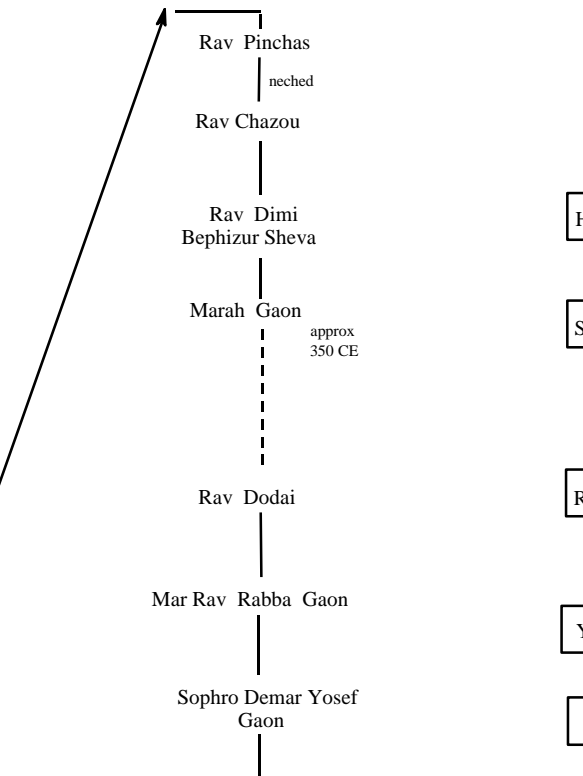

The FRUMKIN / NEVIES / BENDER Family Tree

KINGS OF YEHUDAH

KINGS OF YEHUDAH

Boaz m Ruth

Naama m Shlomo Hamelech

Shlomo Hamelech

700 years